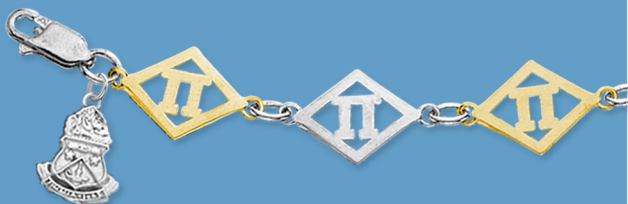

Chapter guard are available as Single-letter and Double-letter, and in three styles:

C. Plain | D. Chased | E. Crown set

C. Plain single or double 10K, 10KW \$58 | 10KR \$70 | SS \$33

D. Chased single or double 10K, 10KW \$60 | 10KR \$72 | SS \$43

E. Crown single or double

Stone or Pearl 10K, 10KW \$95 | no rose | SS \$70

All CZ 10K, 10KW \$95 | 10KR \$126 | SS \$70

All Diamond 10K, 10KW \$129 | 10KR \$167 | SS \$98

All prices are subject to change. Items not shown to scale. Visit FAQs for additional info.

DANGLES

Images are shown larger than actual size to enhance detail.

RECOGNITION DANGLES

Dangles are a great way to showcase your achievements and offices held. Visit HJGreek.com/adpi to view the large selection of approved dangles!

*Badges and guards may be ordered through Alpha Delta Pi.

ACCESSORIES

- A. Rope Chain, 18", #013R**
10KRG \$175 | GF \$27 | SS \$23
- B. Permanent Rope Border Pendant, #1640**
10KRG \$207 | 10K, 10KW \$197 | SS \$62
- C. Crown Diamond Badge with Synthetic Stone Points*, #0129**
10K, 10KW \$583 | SS \$513
- D. NEW Enameled Logo Charm with Greek Letters, #0074**
10K, 10KW \$107 | SS \$31 | GP \$28
- E. Snake Chain, 18", #SNAKE**
GF \$31 | SS \$24
- F. Pin-On Badge Pendant, #2564**
10KRG \$210 | 10K, 10KW \$197 | SS \$113
- G. Crown Pearl Badge*, #0107**
10K, 10KW \$257 | SS \$184
- H. NEW Mary Evans Glass Ring with Cubic Zirconia, #011C**
10K, 10KW \$430 | SS \$35
(SS available in whole sizes 6, 7, and 8 only.)
- I. Traditional Chapter President Ring, #7901**
10K, 10KW \$450 | SS \$160
- J. Pin-on Badge Ring, #0938**
10KRG \$271 | 10K, 10KW \$257 | SS \$113
- K. Permanent Badge Ring, #0933**
10KRG \$319 | 10K, 10KW \$306 | SS \$191
- L. Pi Bracelet with Crest, #26062733**
SS/10K \$487
- M. Alumnae Recognition Pin, #3025**
10K, 10KW \$183 | SS \$36 | GP \$26
- N. Mother's Pin/Pendant, Plain, #1653PLN**
10K, 10KW \$220 | SS \$36 | GP \$17
Also available with a diamond. Visit HJGreek.com.